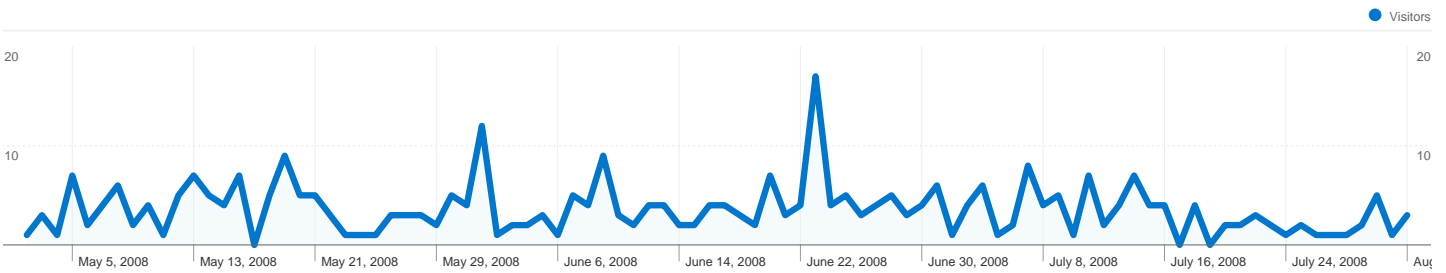

Site Usage

352 Visits

46.31% Bounce Rate

1,811 Pageviews

00:02:52 Avg. Time on Site

5.14 Pages/Visit

79.55% % New Visits

Visitors Overview

280 people visited this site

-  **352 Visits**
-  **280 Absolute Unique Visitors**
-  **1,811 Pageviews**
-  **5.14 Average Pageviews**
-  **00:02:52 Time on Site**
-  **46.31% Bounce Rate**
-  **79.83% New Visits**

352 visits came from 27 countries/territories

Site Usage

Visits	Pages/Visit	Avg. Time on Site	% New Visits	Bounce Rate	
352 % of Site Total: 100.00%	5.14 Site Avg: 5.14 (0.00%)	00:02:52 Site Avg: 00:02:52 (0.00%)	79.83% Site Avg: 79.55% (0.36%)	46.31% Site Avg: 46.31% (0.00%)	
Country/Territory	Visits	Pages/Visit	Avg. Time on Site	% New Visits	Bounce Rate
United Kingdom	244	6.27	00:03:51	72.95%	34.84%
United States	46	3.30	00:00:36	100.00%	69.57%
Lithuania	19	1.16	00:00:03	100.00%	94.74%
India	7	2.86	00:00:51	57.14%	42.86%
Canada	4	6.50	00:04:05	100.00%	0.00%
Turkey	3	1.00	00:00:00	100.00%	100.00%
Ivory Coast	3	1.33	00:00:14	33.33%	66.67%
Russia	2	1.00	00:00:00	100.00%	100.00%
Australia	2	1.00	00:00:00	100.00%	100.00%
Singapore	2	1.00	00:00:00	100.00%	100.00%