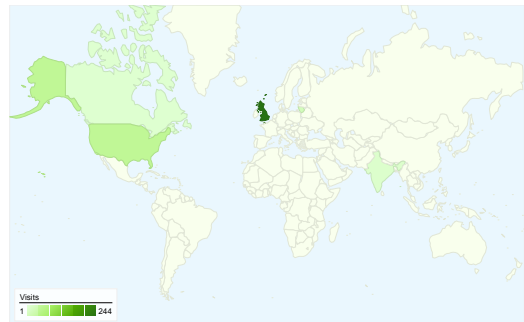

Site Usage

352 Visits

46.31% Bounce Rate

1,811 Pageviews

00:02:52 Avg. Time on Site

5.14 Pages/Visit

79.55% % New Visits

Visitors Overview

Visitors
280

Map Overlay world

Traffic Sources Overview

- **Search Engines**
221.00 (62.78%)
- **Direct Traffic**
87.00 (24.72%)
- **Referring Sites**
44.00 (12.50%)

Content Overview

Pages	Pageviews	% Pageviews
/	529	29.21%
/index.php?option=com_section	122	6.74%
/index.php?option=com_contact	86	4.75%
/index.php?option=com_phoca	58	3.20%
/index.php?option=com_conten	52	2.87%

280 people visited this site

-  **352 Visits**
-  **280 Absolute Unique Visitors**
-  **1,811 Pageviews**
-  **5.14 Average Pageviews**
-  **00:02:52 Time on Site**
-  **46.31% Bounce Rate**
-  **79.83% New Visits**

352 visits came from 27 countries/territories

Site Usage

Visits	Pages/Visit	Avg. Time on Site	% New Visits	Bounce Rate	
352 % of Site Total: 100.00%	5.14 Site Avg: 5.14 (0.00%)	00:02:52 Site Avg: 00:02:52 (0.00%)	79.83% Site Avg: 79.55% (0.36%)	46.31% Site Avg: 46.31% (0.00%)	
Country/Territory	Visits	Pages/Visit	Avg. Time on Site	% New Visits	Bounce Rate
United Kingdom	244	6.27	00:03:51	72.95%	34.84%
United States	46	3.30	00:00:36	100.00%	69.57%
Lithuania	19	1.16	00:00:03	100.00%	94.74%
India	7	2.86	00:00:51	57.14%	42.86%
Canada	4	6.50	00:04:05	100.00%	0.00%
Turkey	3	1.00	00:00:00	100.00%	100.00%
Ivory Coast	3	1.33	00:00:14	33.33%	66.67%
Russia	2	1.00	00:00:00	100.00%	100.00%
Australia	2	1.00	00:00:00	100.00%	100.00%
Singapore	2	1.00	00:00:00	100.00%	100.00%