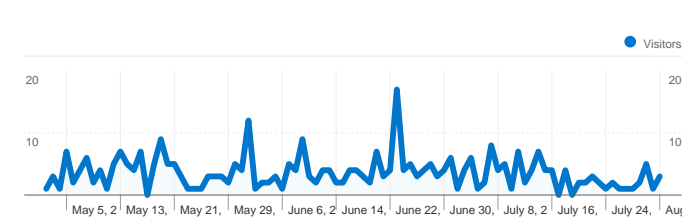

Site Usage

352 Visits

46.31% Bounce Rate

1,811 Pageviews

00:02:52 Avg. Time on Site

5.14 Pages/Visit

79.55% % New Visits

Visitors Overview

280 people visited this site

-  **352 Visits**
-  **280 Absolute Unique Visitors**
-  **1,811 Pageviews**
-  **5.14 Average Pageviews**
-  **00:02:52 Time on Site**
-  **46.31% Bounce Rate**
-  **79.83% New Visits**

352 visits came from 27 countries/territories

Site Usage

Visits	Pages/Visit	Avg. Time on Site	% New Visits	Bounce Rate	
352 % of Site Total: 100.00%	5.14 Site Avg: 5.14 (0.00%)	00:02:52 Site Avg: 00:02:52 (0.00%)	79.83% Site Avg: 79.55% (0.36%)	46.31% Site Avg: 46.31% (0.00%)	
Country/Territory	Visits	Pages/Visit	Avg. Time on Site	% New Visits	Bounce Rate
United Kingdom	244	6.27	00:03:51	72.95%	34.84%
United States	46	3.30	00:00:36	100.00%	69.57%
Lithuania	19	1.16	00:00:03	100.00%	94.74%
India	7	2.86	00:00:51	57.14%	42.86%
Canada	4	6.50	00:04:05	100.00%	0.00%
Turkey	3	1.00	00:00:00	100.00%	100.00%
Ivory Coast	3	1.33	00:00:14	33.33%	66.67%
Russia	2	1.00	00:00:00	100.00%	100.00%
Australia	2	1.00	00:00:00	100.00%	100.00%
Singapore	2	1.00	00:00:00	100.00%	100.00%

Pages on this site were viewed a total of 1,811 times

 **1,811 Pageviews**

 **1,248 Unique Views**

 **46.31% Bounce Rate**

Top Content

Pages	Pageviews	% Pageviews
/	529	29.21%
/index.php?option=com_sectionex&view=category&id=4&Itemid=	122	6.74%
/index.php?option=com_contact&view=contact&id=1&Itemid=54	86	4.75%
/index.php?option=com_phocagallery&view=categories&Itemid=7	58	3.20%
/index.php?option=com_content&view=section&id=6&Itemid=27	52	2.87%