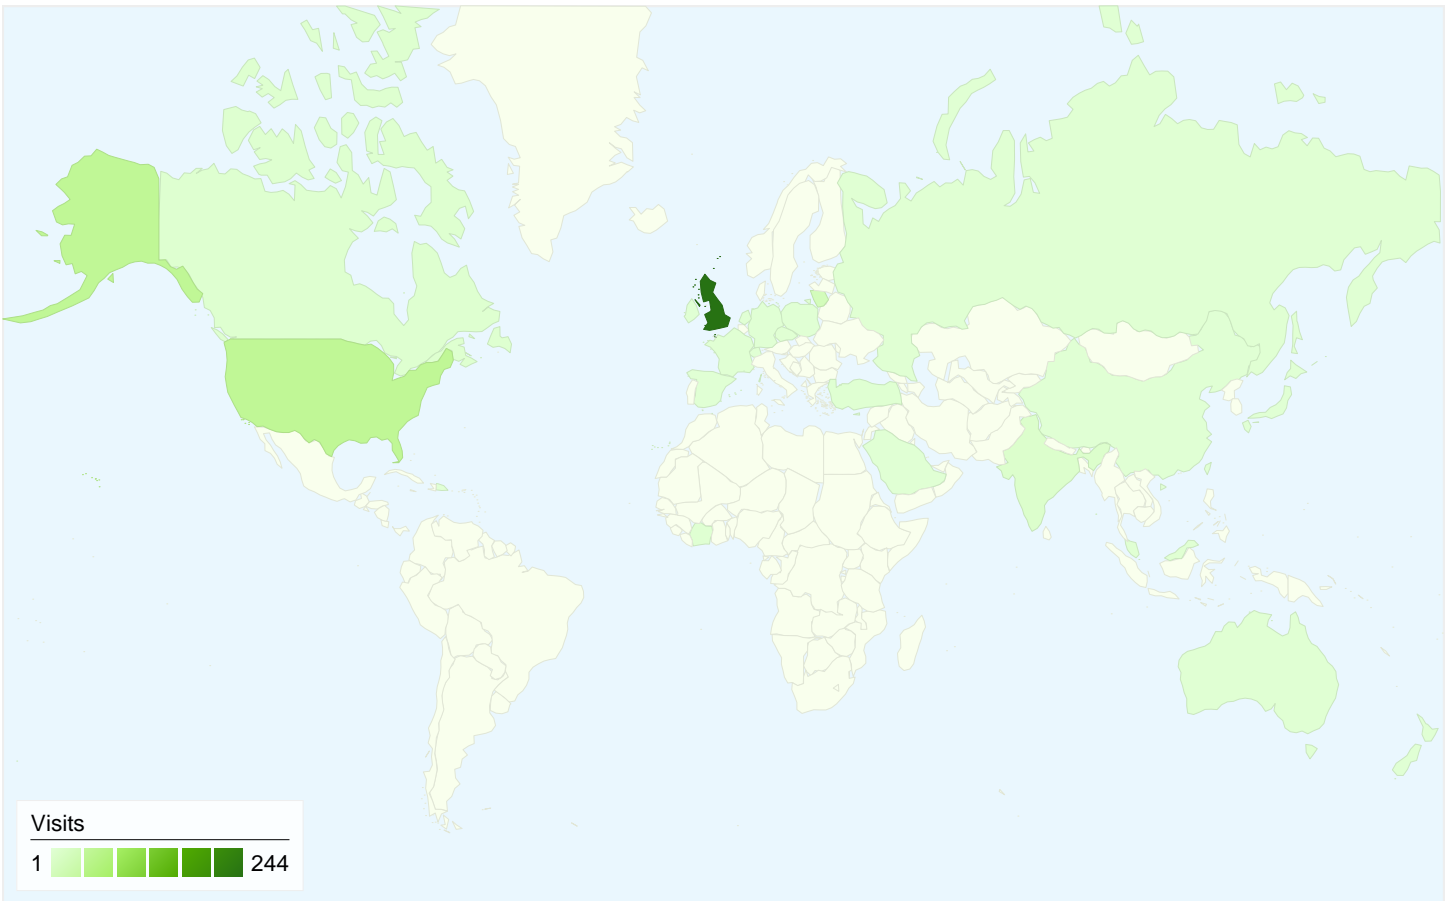

Visitors
280

Map Overlay world

Traffic Sources Overview

- **Search Engines**
221.00 (62.78%)
- **Direct Traffic**
87.00 (24.72%)
- **Referring Sites**
44.00 (12.50%)

Content Overview

Pages	Pageviews	% Pageviews
/	529	29.21%
/index.php?option=com_section	122	6.74%
/index.php?option=com_contact	86	4.75%
/index.php?option=com_phoca	58	3.20%
/index.php?option=com_conten	52	2.87%

280 people visited this site

-  **352 Visits**
-  **280 Absolute Unique Visitors**
-  **1,811 Pageviews**
-  **5.14 Average Pageviews**
-  **00:02:52 Time on Site**
-  **46.31% Bounce Rate**
-  **79.83% New Visits**

352 visits came from 27 countries/territories

Site Usage

Visits	Pages/Visit	Avg. Time on Site	% New Visits	Bounce Rate	
352 % of Site Total: 100.00%	5.14 Site Avg: 5.14 (0.00%)	00:02:52 Site Avg: 00:02:52 (0.00%)	79.83% Site Avg: 79.55% (0.36%)	46.31% Site Avg: 46.31% (0.00%)	
Country/Territory	Visits	Pages/Visit	Avg. Time on Site	% New Visits	Bounce Rate
United Kingdom	244	6.27	00:03:51	72.95%	34.84%
United States	46	3.30	00:00:36	100.00%	69.57%
Lithuania	19	1.16	00:00:03	100.00%	94.74%
India	7	2.86	00:00:51	57.14%	42.86%
Canada	4	6.50	00:04:05	100.00%	0.00%
Turkey	3	1.00	00:00:00	100.00%	100.00%
Ivory Coast	3	1.33	00:00:14	33.33%	66.67%
Russia	2	1.00	00:00:00	100.00%	100.00%
Australia	2	1.00	00:00:00	100.00%	100.00%
Singapore	2	1.00	00:00:00	100.00%	100.00%