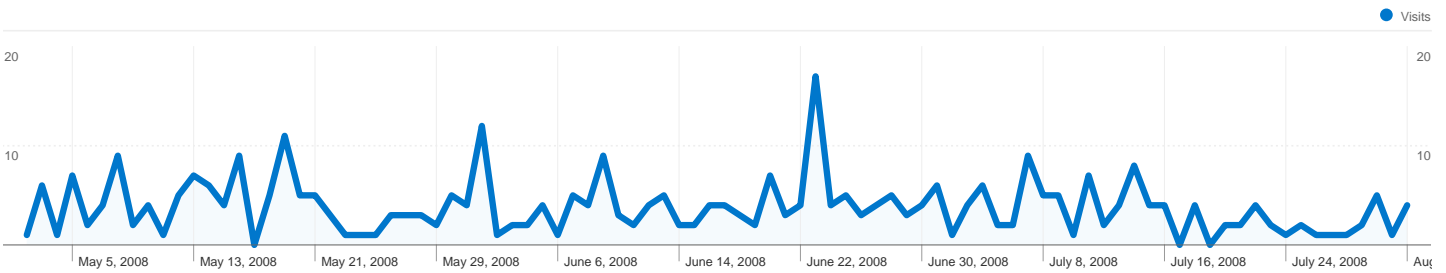

All traffic sources sent a total of 352 visits

- 24.72% Direct Traffic
- 12.50% Referring Sites
- 62.78% Search Engines