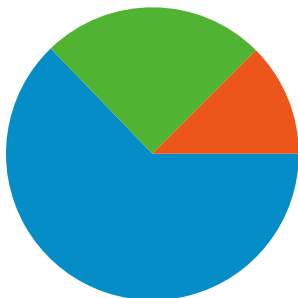

Traffic Sources Overview

- **Search Engines**
  221.00 (62.78%)
- **Direct Traffic**
  87.00 (24.72%)
- **Referring Sites**
  44.00 (12.50%)

Content Overview

Pages	Pageviews	% Pageviews
/	529	29.21%
/index.php?option=com_section	122	6.74%
/index.php?option=com_contact	86	4.75%
/index.php?option=com_phoca	58	3.20%
/index.php?option=com_conten	52	2.87%