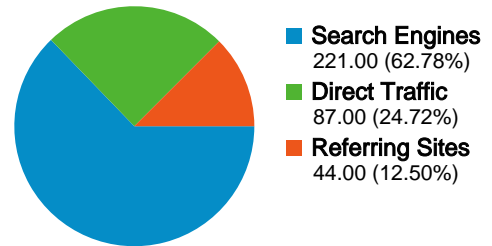

Top Traffic Sources

Sources	Visits	% visits	Keywords	Visits	% visits
google (organic)	185	52.56%	st annes fence	20	9.05%
(direct) ((none))	87	24.72%	http://www.stannes.info/	19	8.60%
yahoo (organic)	22	6.25%	st anne's church fence	14	6.33%
pendle.net (referral)	10	2.84%	st annes church fence	11	4.98%
trinityprinceton.org (referral)	10	2.84%	the church in pendle	6	2.71%